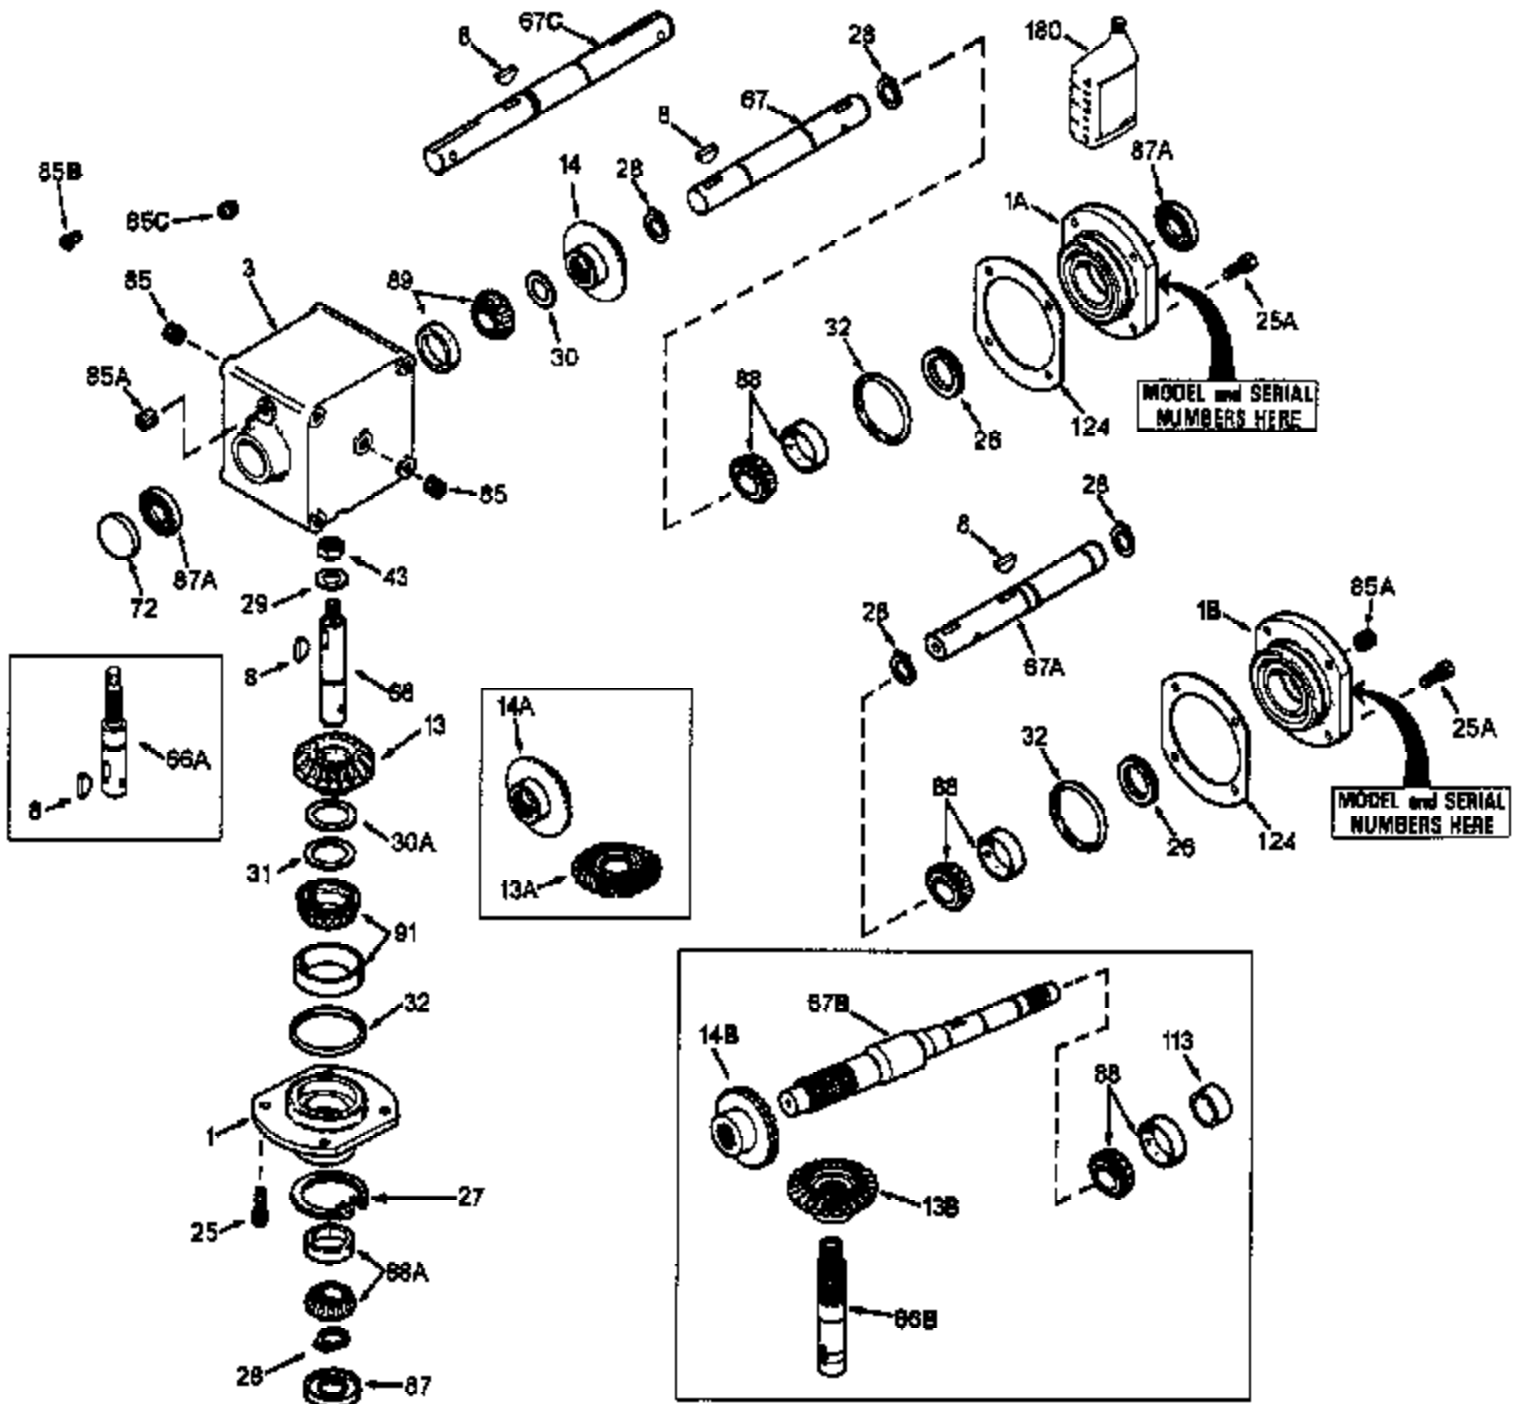

JOIST

DAS ORIGINAL

ILLUSTRATION SHOWS TYPICAL PARTS ONLY. ORDER BY PART NUMBER. PARTS NOT LISTED ARE SUPPLIED BY OEM.

Ref #	Part Number	Qty	Description
1	786141		Retainer Cap
1A	786105		Retainer Cap
3	770089		Right Angle Drive Housing
8	792114		Woodruff Key No. 807
13A	778291		Spiral Bevel Gear & Pinion (28 & 14 t eeth)
25A	792037		Screw, 5/16-18 x 1"
25	792037		Screw, 5/16-18 x 1"
26	780137		Load Ring
27	792112		Retaining Ring
28	792113		Retaining Ring
29	792127		Flat Washer
30	780131		Shim
30A	780101	1100-1100-006	Peerless Thrust Race Page 2 of 2
31	780147	Peerless	Shim
32	788063		"O" Ring
43	792126		Hex Jam Nut, 1/2-20
66	776308		Input Shaft (4.161" long)
67	776309		Output Shaft (9.042" long)
72	792111		Plug
85A	792039		Pipe Plug, 1/8"
85	792116		Pipe Plug, 1/4-18
87A	788065		Oil Seal
87	788064		Oil Seal
88A	780132		Bearing & Cup Ass'y (SEE REPAIR MANUA L)
88	780132		Bearing & Cup Ass'y (SEE REPAIR MANUA L)
89	780132		Bearing & Cup Ass'y (SEE REPAIR MANUA L)
91	780148		Bearing & Cup Ass'y (SEE REPAIR MANUA L)
124	780136		Retainer Cap Shim
180	730229A		Gear Oil 80W90